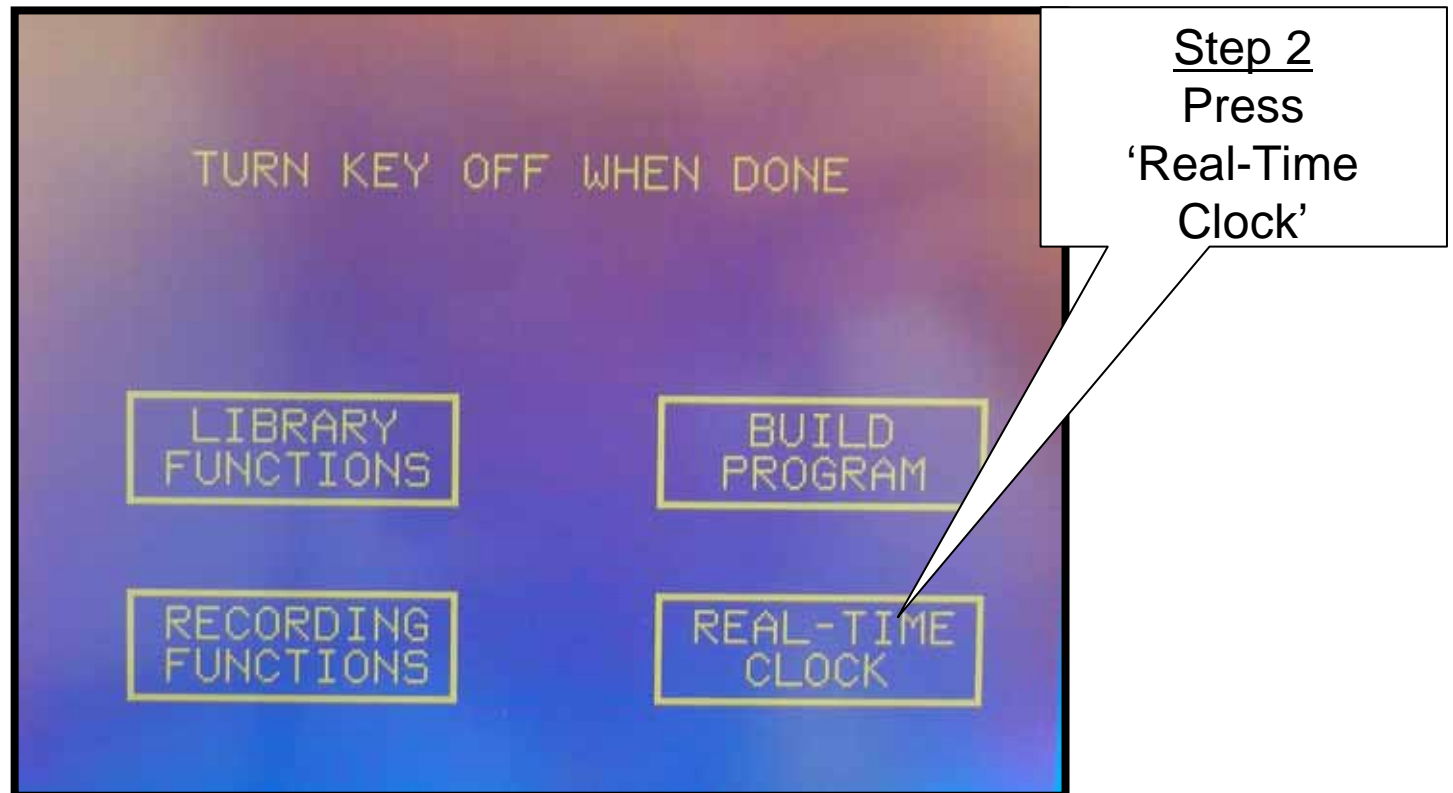

vanBergen **RENAISSANCE** Controller
- Daylight Savings Time Change Instructions -