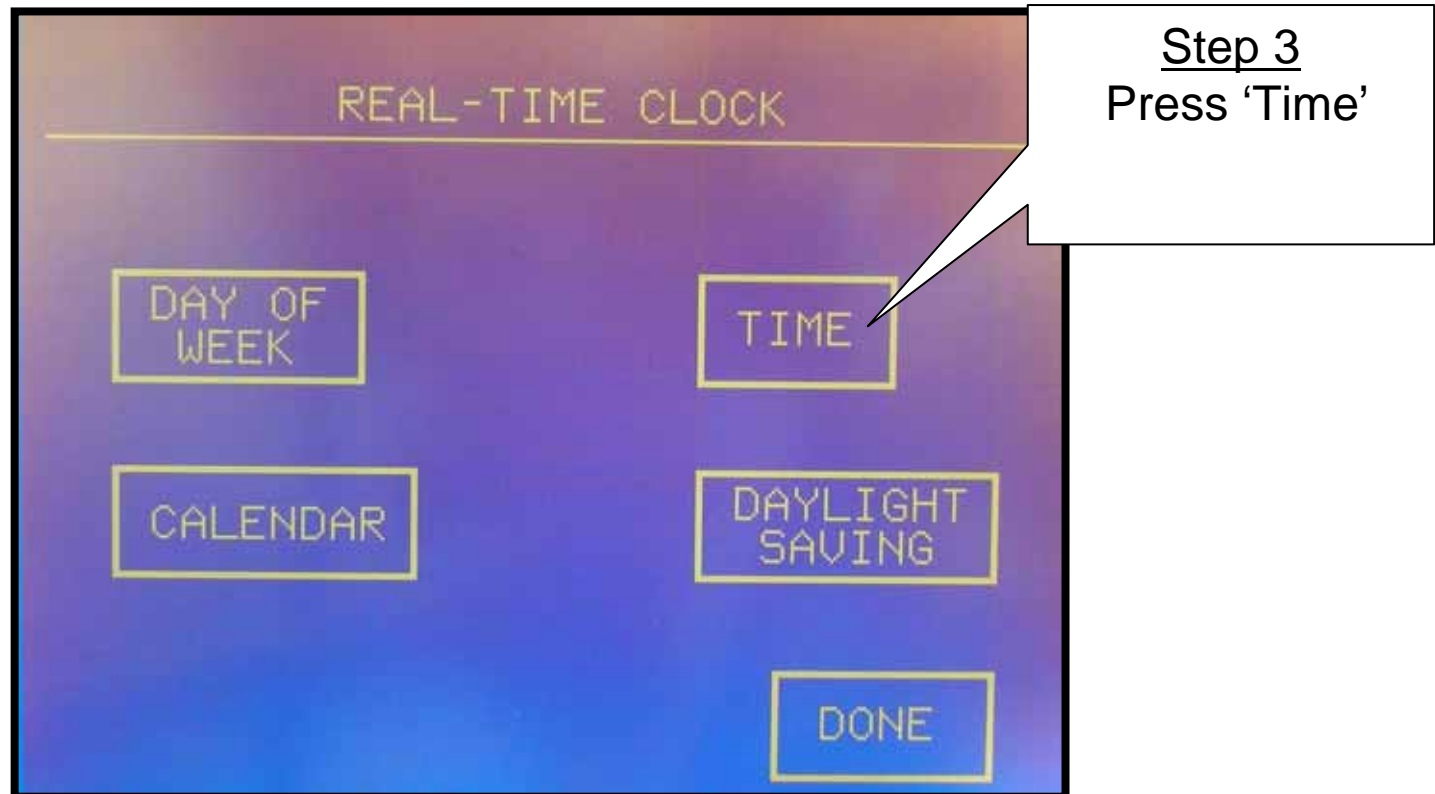

vanBergen **RENAISSANCE** Controller - Daylight Savings Time Change Instructions -

This instruction set is for the unit with a “Change Ring” button.
(if your unit does not have the change Ring Button, please select the Renaissance (Non-change ring button) version)

- Daylight Savings Time Change Instructions -

Step 1
Turn Key to 'On'
position

vanBergen **RENAISSANCE** Controller
- Daylight Savings Time Change Instructions -

vanBergen **RENAISSANCE** Controller
- Daylight Savings Time Change Instructions -