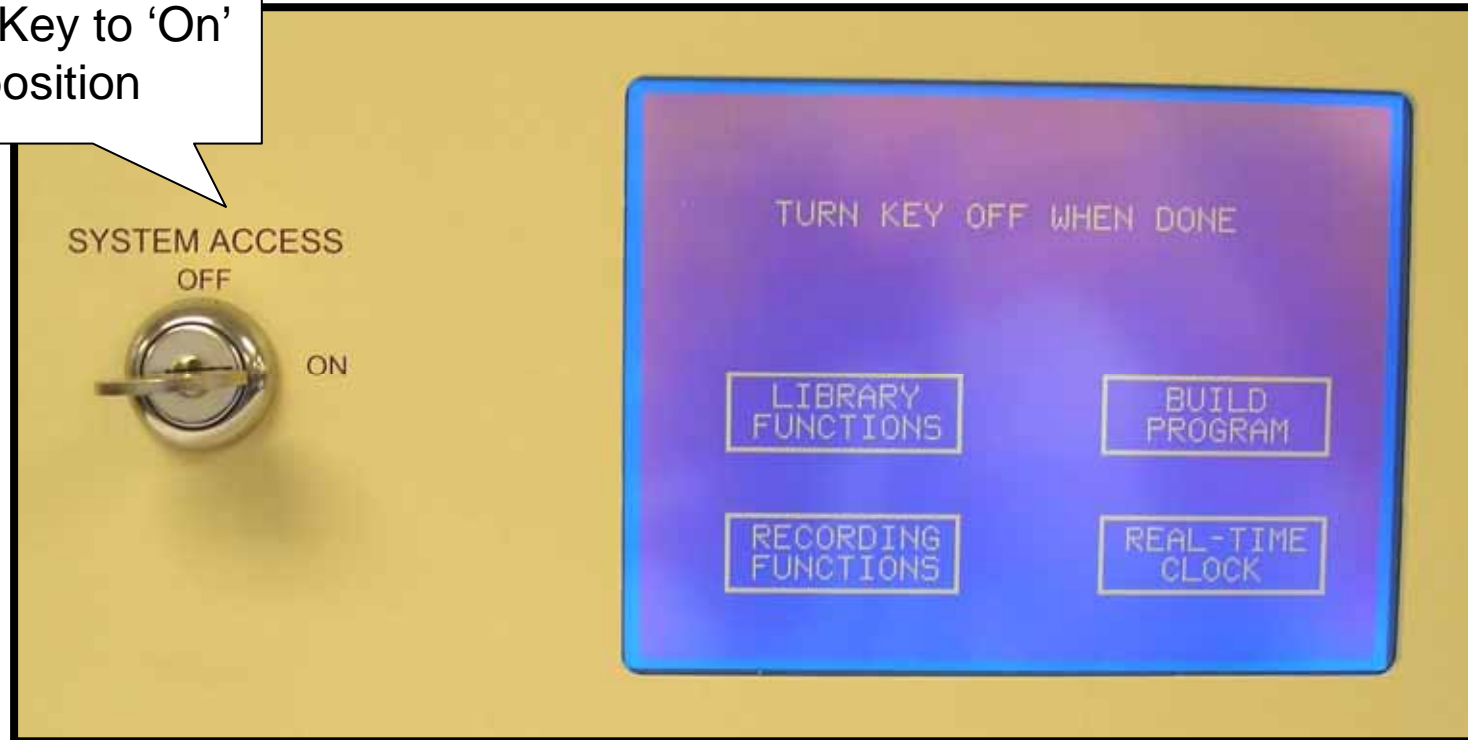

DAYLIGHT SAVINGS DISABLE

Disable Step 5
Press
"DONE"

vanBergen **RENAISSANCE** Controller - Daylight Savings Time Change Instructions -

Disable Step 6
Place the SYSTEM
ACCESS KEY in the
"OFF" position

DAYLIGHT SAVINGS DISABLE

vanBergen **RENAISSANCE** Controller - Daylight Savings Time Change Instructions -

DAYLIGHT SAVINGS DISABLE

You have disabled the older version of DST, now continue on to change the time

vanBergen **RENAISSANCE** Controller

- Daylight Savings Time Change Instructions -

Step 1
Turn Key to 'On'
position

vanBergen **RENAISSANCE** Controller
- Daylight Savings Time Change Instructions -

vanBergen **RENAISSANCE** Controller
- Daylight Savings Time Change Instructions -