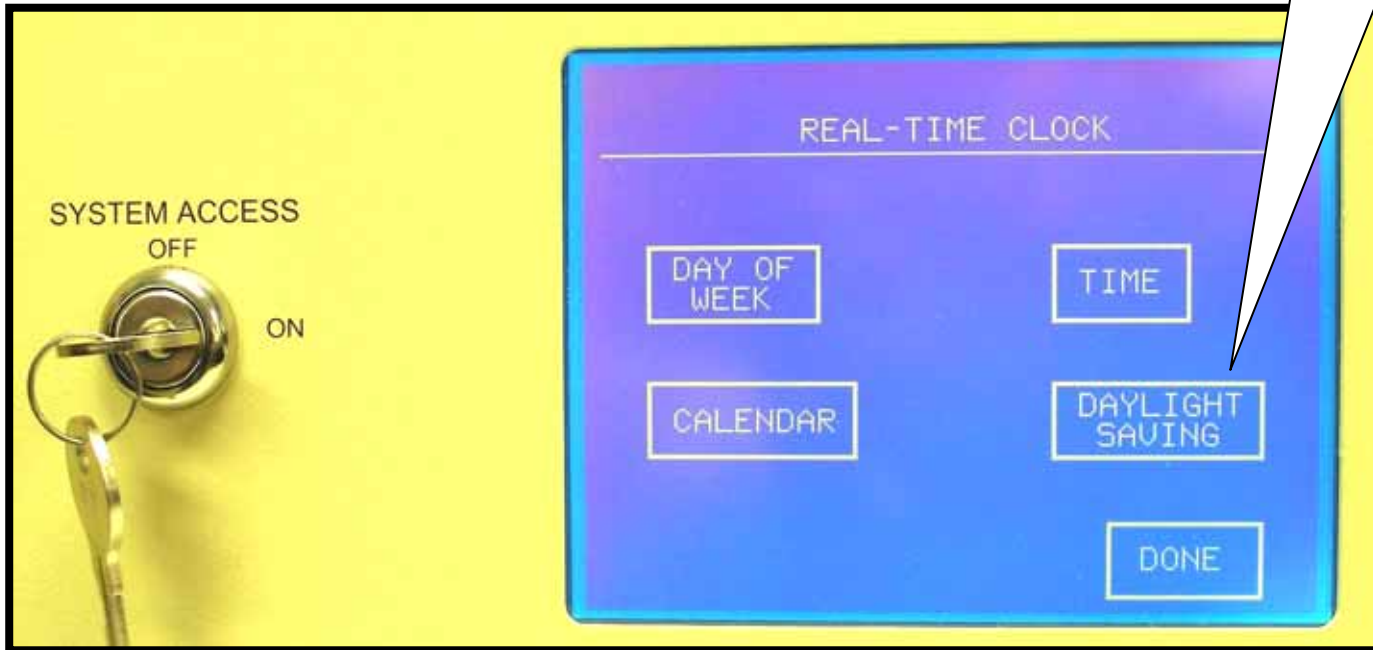

vanBergen **RENAISSANCE** Controller
- Daylight Savings Time Change Instructions -

DAYLIGHT SAVINGS DISABLE

Disable Step 3
Press
“DAYLIGHT
SAVINGS”