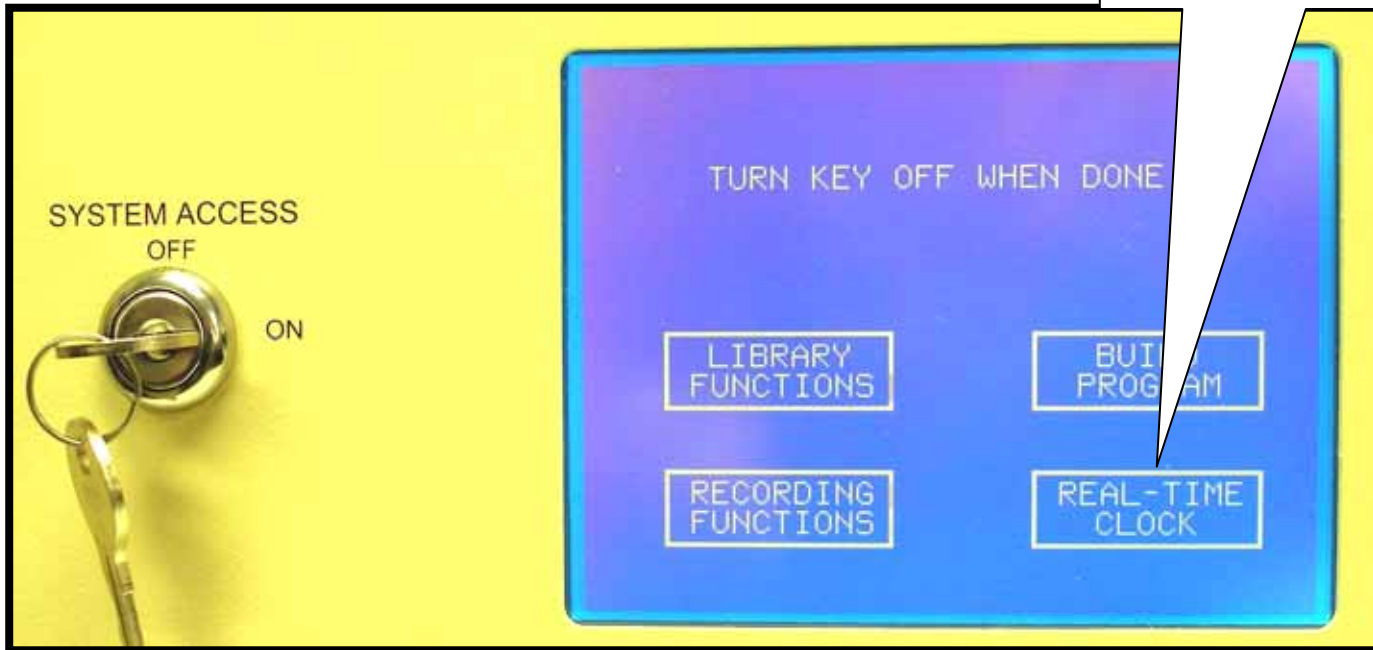

vanBergen **RENAISSANCE** Controller - Daylight Savings Time Change Instructions -

This instruction set is for the unit with a “Change Ring” button.
(if your unit does not have the change Ring Button, please select the Renaissance (Non-change ring button) version)

vanBergen **RENAISSANCE** Controller - Daylight Savings Time Change Instructions -

DAYLIGHT SAVINGS DISABLE

Disable Step 1

If the screen has a 'Stops Auto Program' prompt, press before turning the SYSTEM ACCESS KEY to the "ON" position

vanBergen **RENAISSANCE** Controller
- Daylight Savings Time Change Instructions -

DAYLIGHT SAVINGS DISABLE

Disable Step 2
Press "REAL-TIME
CLOCK"

vanBergen **RENAISSANCE** Controller
- Daylight Savings Time Change Instructions -