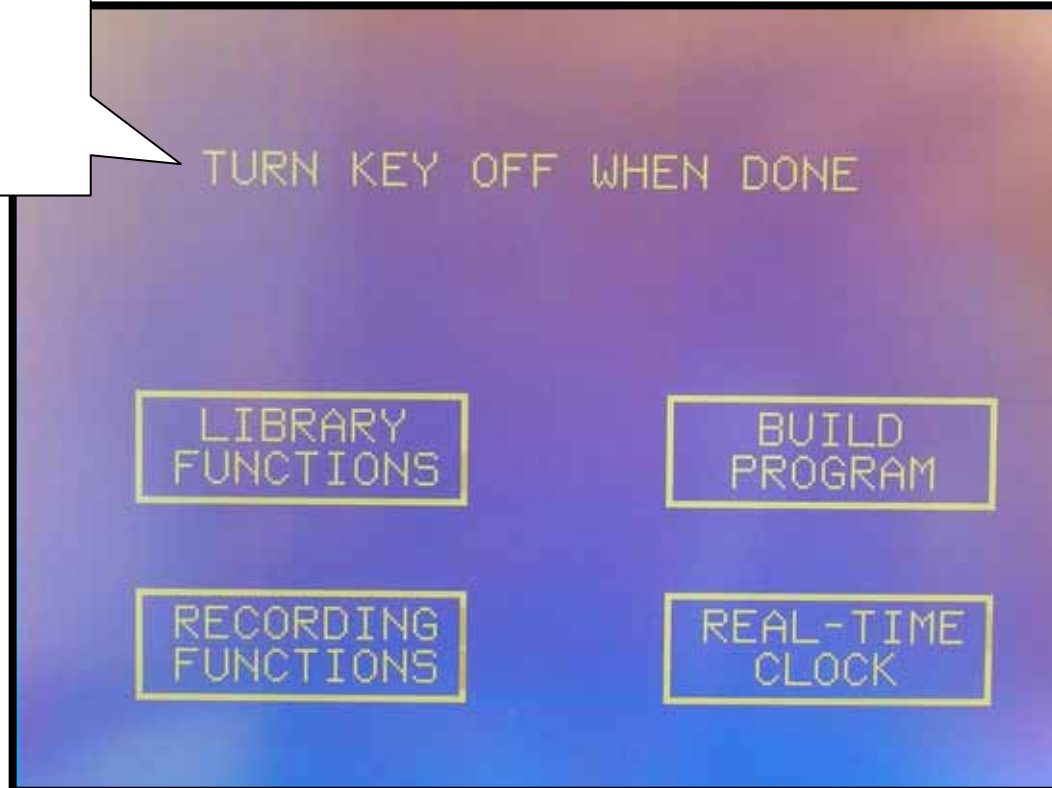

vanBergen **RENAISSANCE** Controller - Daylight Savings Time Change Instructions -

Step 7
Turn Key
Off