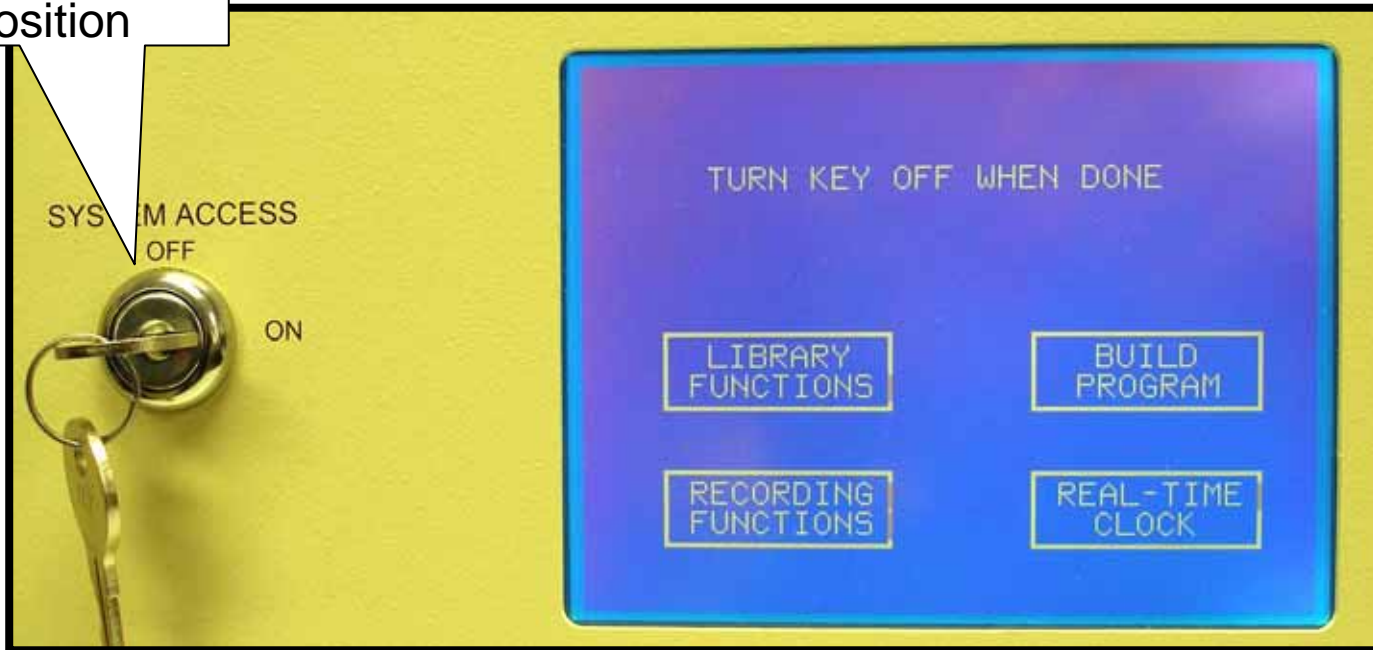

DAYLIGHT SAVINGS DISABLE

Disable Step 5
Press
"DONE"

vanBergen **RENAISSANCE** Controller - Daylight Savings Time Change Instructions -

Disable Step 6
Place the SYSTEM
ACCESS KEY in the
"OFF" position

DAYLIGHT SAVINGS DISABLE

vanBergen **RENAISSANCE** Controller - Daylight Savings Time Change Instructions -

DAYLIGHT SAVINGS DISABLE

You have disabled the older version of DST, now continue on to change the time

vanBergen **RENAISSANCE** Controller