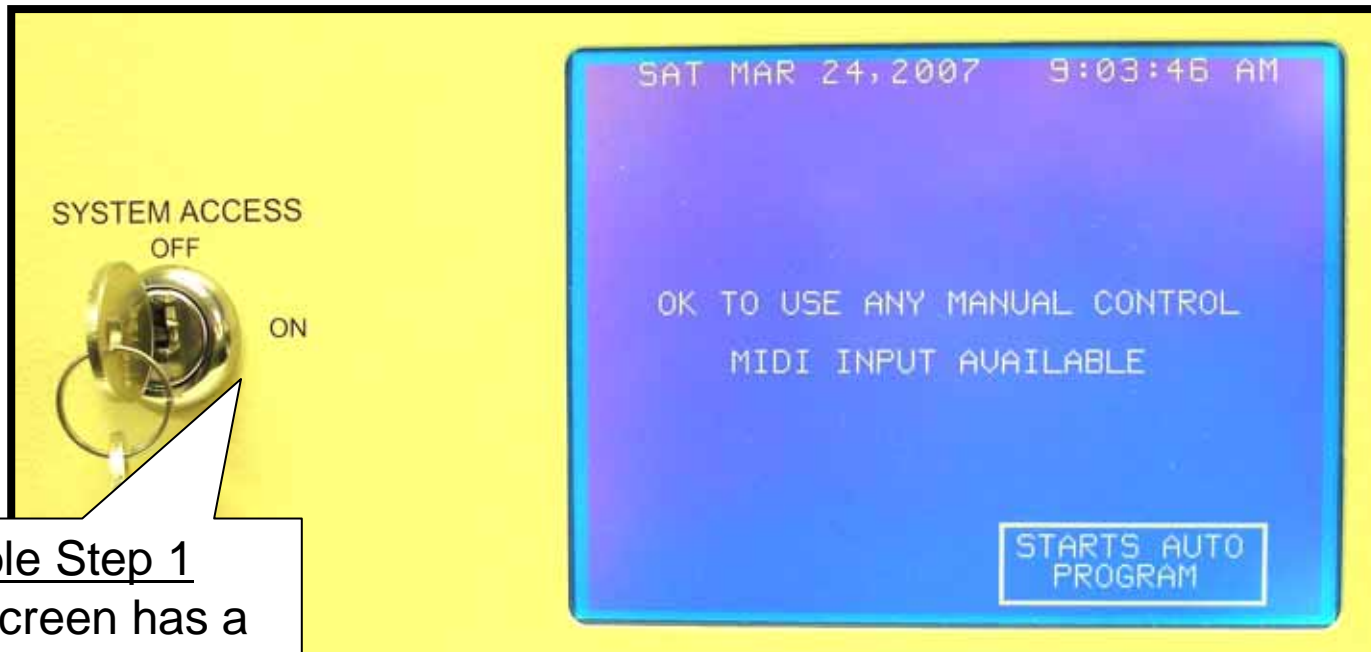

vanBergen **RENAISSANCE** Controller - Daylight Savings Time Change Instructions -

This instruction set is for the unit with a “Change Ring” button.
(if your unit does not have the change Ring Button, please select the Renaissance (Non-change ring button) version)

vanBergen **RENAISSANCE** Controller - Daylight Savings Time Change Instructions -

DAYLIGHT SAVINGS DISABLE

Disable Step 1

If the screen has a 'Stops Auto Program' prompt, press before turning the SYSTEM ACCESS KEY to the "ON" position