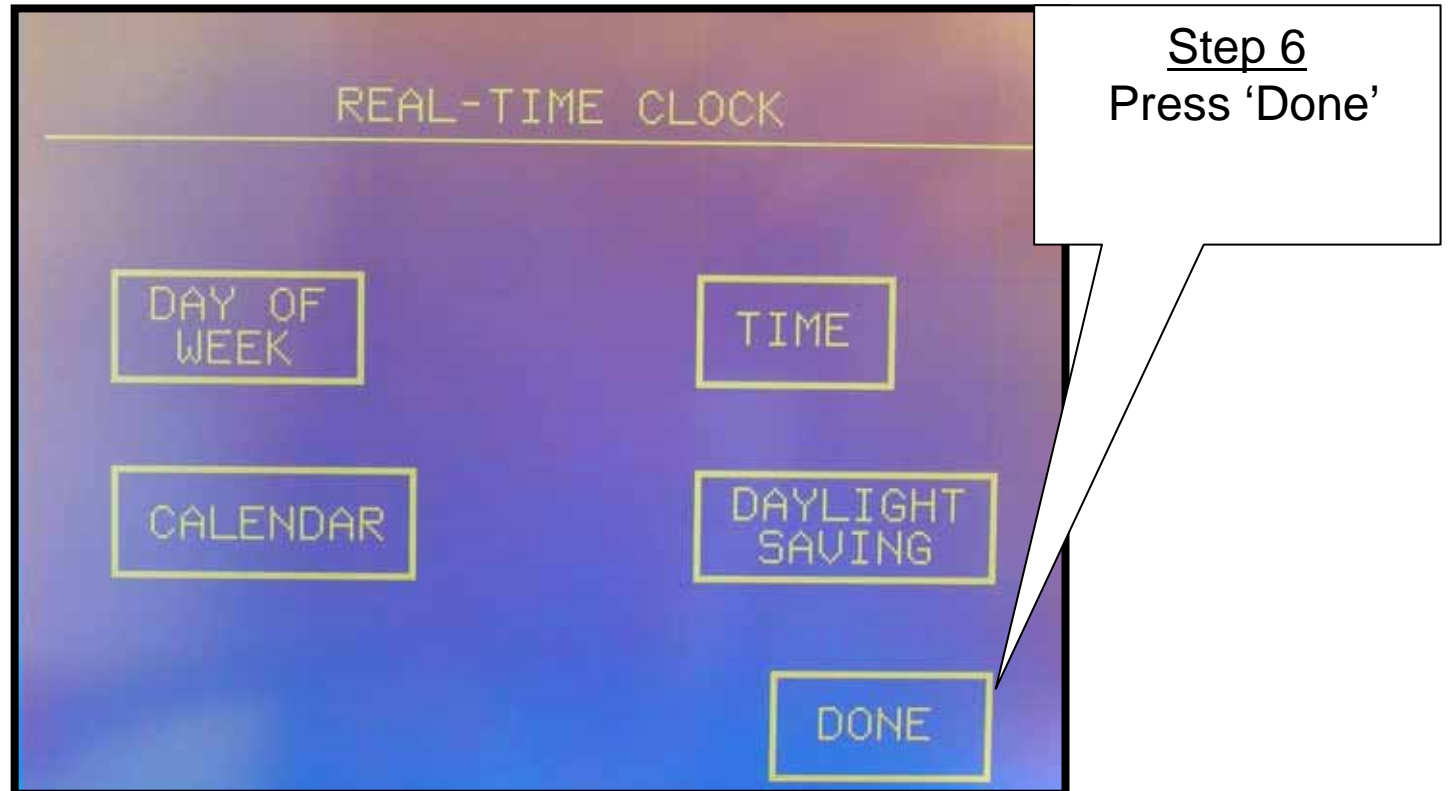

vanBergen **RENAISSANCE** Controller
- Daylight Savings Time Change Instructions -