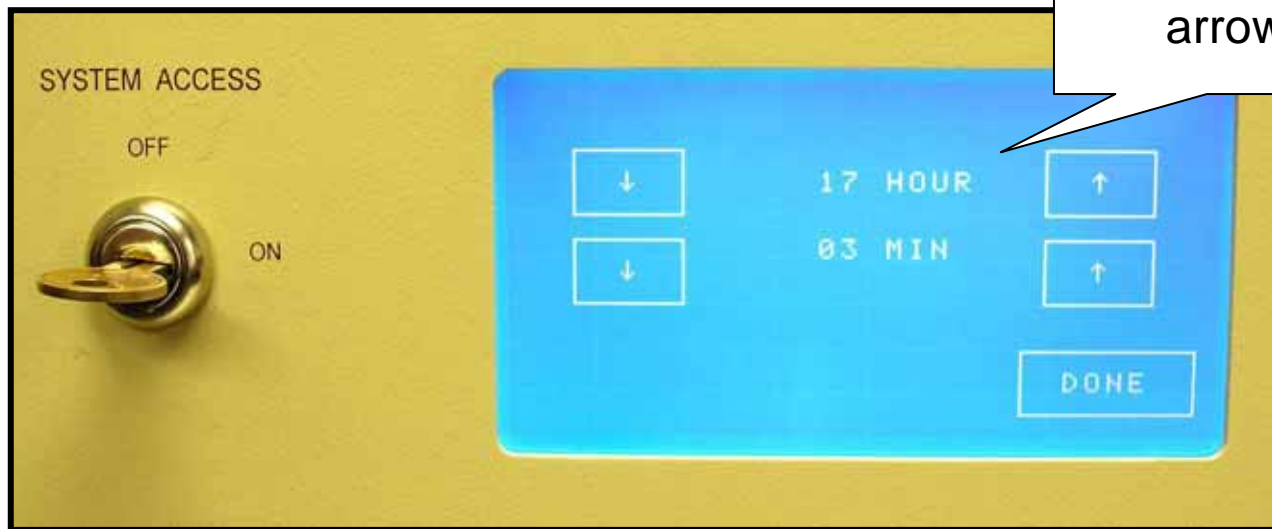

- Daylight Savings Time Change Instructions -

Step 4
Press Time

vanBergen **RENAISSANCE** Small Screen Controller

- Daylight Savings Time Change Instructions -

Step 5
Adjust the
Hours with the
Up/Down
arrows

vanBergen **RENAISSANCE** Small Screen Controller

- Daylight Savings Time Change Instructions -

Step 6
Adjust the Minutes with the
Up/Down arrows . When
completed, press Done

vanBergen **RENAISSANCE Small Screen Controller**
- Daylight Savings Time Change Instructions -