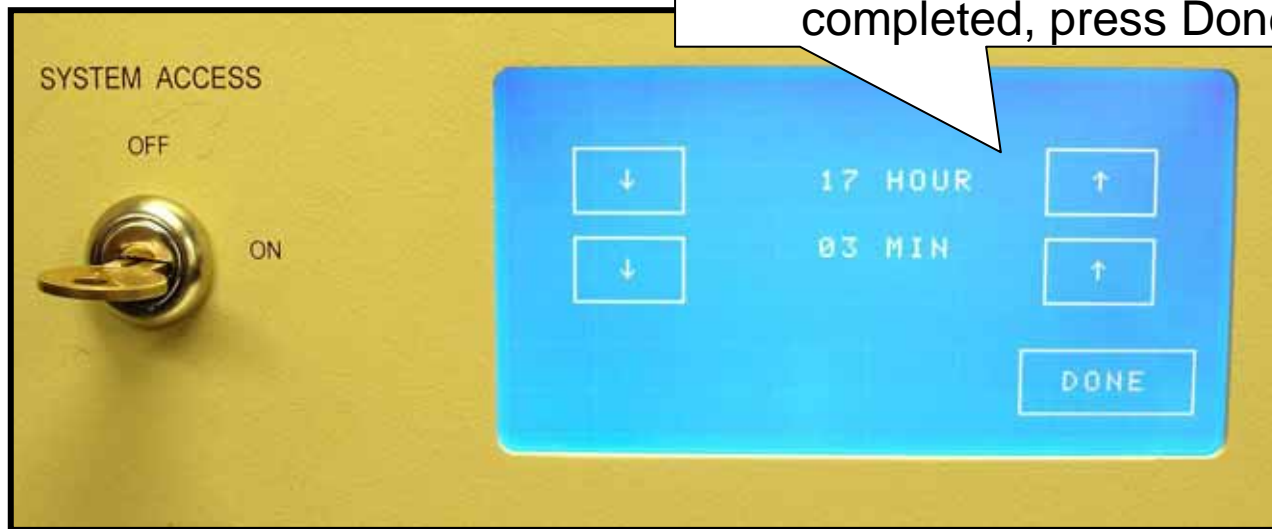

- Daylight Savings Time Change Instructions -

Step 4
Press Time

vanBergen **RENAISSANCE** Small Screen Controller

- Daylight Savings Time Change Instructions -

Step 5
Adjust the
Hours with the
Up/Down
arrows

vanBergen **RENAISSANCE** Small Screen Controller

- Daylight Savings Time Change Instructions -

Step 6
Adjust the Minutes with the
Up/Down arrows . When
completed, press Done

vanBergen **RENAISSANCE Small Screen Controller**
- Daylight Savings Time Change Instructions -