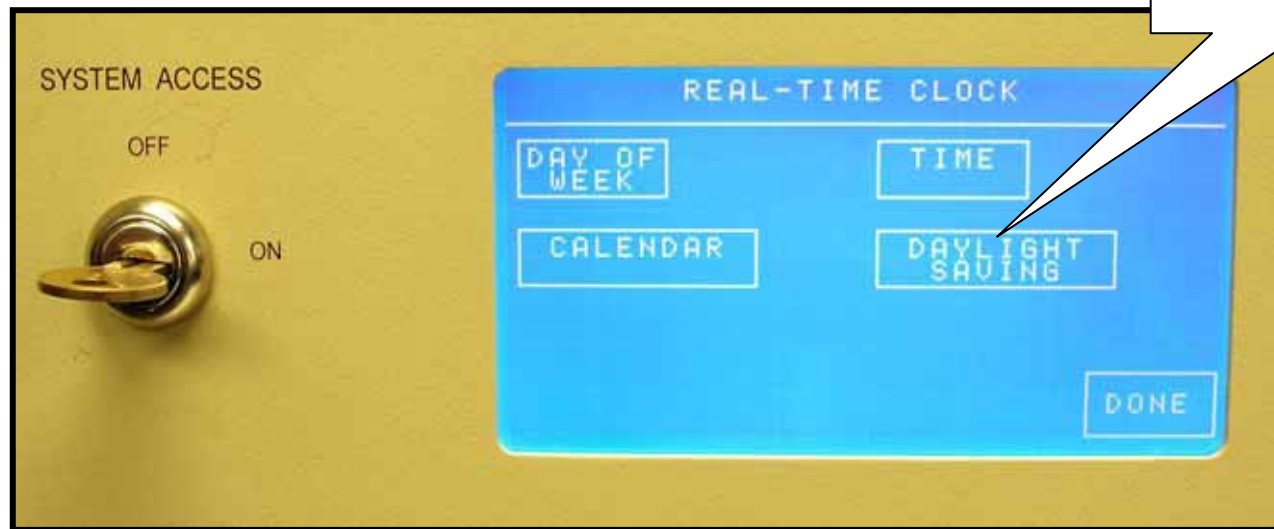

- Daylight Savings Time Change Instructions -

Step 4
Press Time

vanBergen **RENAISSANCE** Small Screen Controller

- Daylight Savings Time Change Instructions -

Step 5
Adjust the
Hours with the
Up/Down
arrows

vanBergen **RENAISSANCE** Small Screen Controller

- Daylight Savings Time Change Instructions -

Step 6
Adjust the Minutes with the
Up/Down arrows . When
completed, press Done

vanBergen **RENAISSANCE Small Screen Controller**
- Daylight Savings Time Change Instructions -

DAYLIGHT SAVINGS DISABLE

Step 7
Press Daylight
Savings

vanBergen **RENAISSANCE Small Screen Controller**
- Daylight Savings Time Change Instructions -

DAYLIGHT SAVINGS DISABLE

Step 8
Press NO

vanBergen **RENAISSANCE Small Screen Controller**
- Daylight Savings Time Change Instructions -