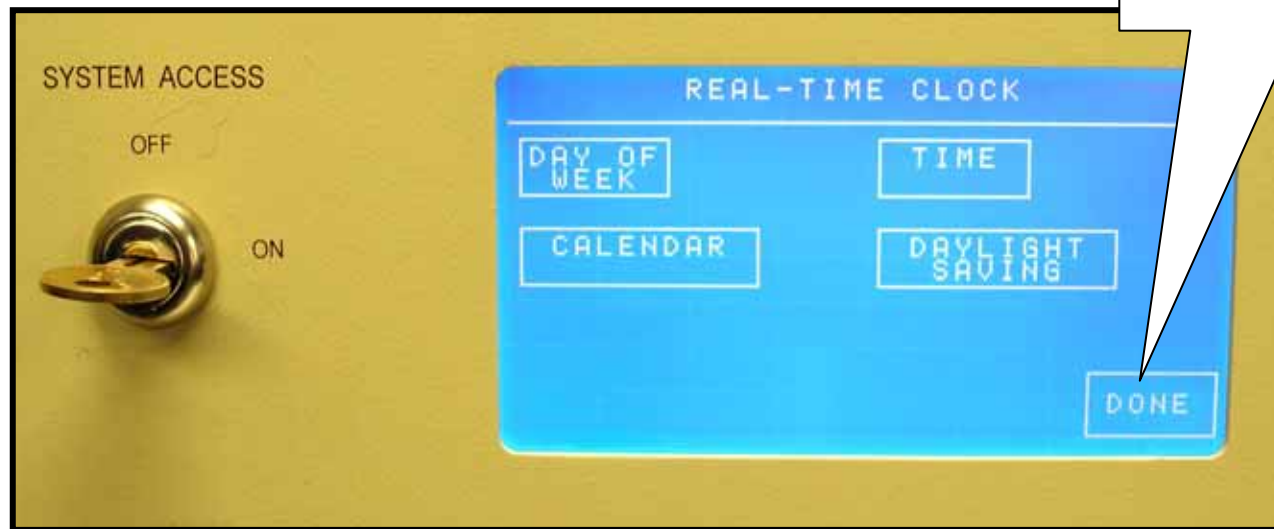

vanBergen **RENAISSANCE** Small Screen Controller

- Daylight Savings Time Change Instructions -

Step 6
Adjust the Minutes with the
Up/Down arrows . When
completed, press Done

vanBergen **RENAISSANCE Small Screen Controller**
- Daylight Savings Time Change Instructions -

DAYLIGHT SAVINGS DISABLE

Step 7
Press Daylight
Savings

vanBergen **RENAISSANCE Small Screen Controller**
- Daylight Savings Time Change Instructions -

DAYLIGHT SAVINGS DISABLE

Step 8
Press NO

vanBergen **RENAISSANCE Small Screen Controller**
- Daylight Savings Time Change Instructions -

DAYLIGHT SAVINGS DISABLE

Step 9
Press Done

vanBergen **RENAISSANCE Small Screen Controller**
- Daylight Savings Time Change Instructions -

DAYLIGHT SAVINGS DISABLE

Step 10
Press Done

vanBergen **RENAISSANCE** Small Screen Controller - Daylight Savings Time Change Instructions -

DAYLIGHT SAVINGS DISABLE

Step 11
Turn System
Access Key to the
'OFF' position

vanBergen **RENAISSANCE Small Screen Controller**
- Daylight Savings Time Change Instructions -

DAYLIGHT SAVINGS DISABLE

vanBergen **RENAISSANCE Small Screen Controller**
- Daylight Savings Time Change Instructions -