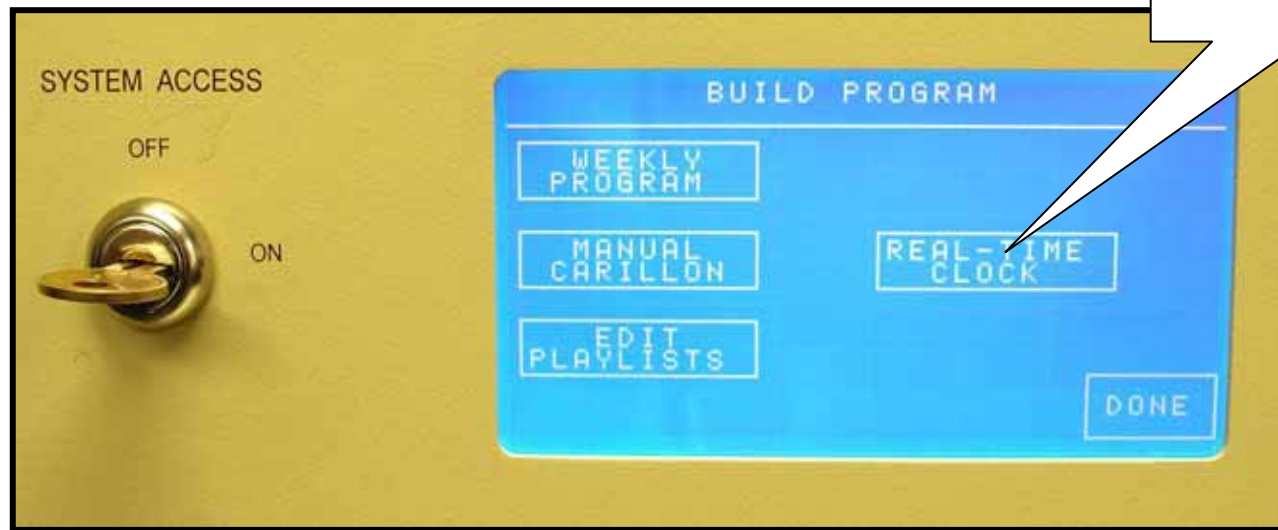

- Daylight Savings Time Change Instructions -

Step 1

If the screen has a 'Stops Auto Program' prompt, press before turning the SYSTEM ACCESS KEY to the "ON" position

vanBergen **RENAISSANCE** Small Screen Controller

- Daylight Savings Time Change Instructions -

Step 2
Press Build
Program

vanBergen **RENAISSANCE** Small Screen Controller

- Daylight Savings Time Change Instructions -

Step 3
Press Real
Time Clock

vanBergen **RENAISSANCE** Small Screen Controller

- Daylight Savings Time Change Instructions -

Step 4
Press Time

vanBergen **RENAISSANCE** Small Screen Controller

- Daylight Savings Time Change Instructions -

Step 5
Adjust the
Hours with the
Up/Down
arrows