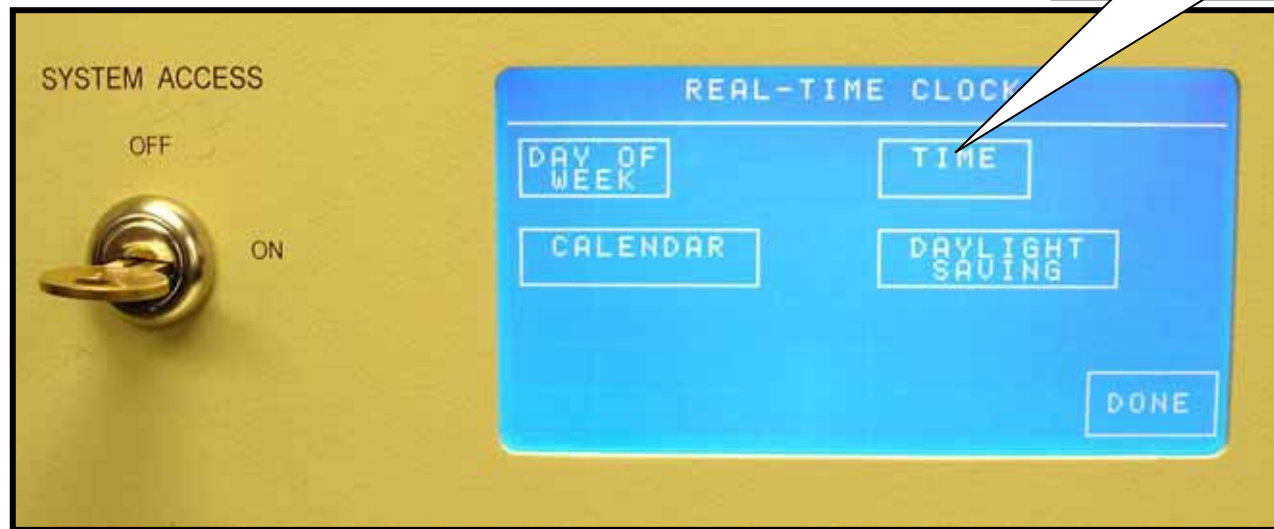

- Daylight Savings Time Change Instructions -

Step 1

If the screen has a 'Stops Auto Program' prompt, press before turning the SYSTEM ACCESS KEY to the "ON" position

vanBergen **RENAISSANCE** Small Screen Controller

- Daylight Savings Time Change Instructions -

Step 2
Press Build
Program

vanBergen **RENAISSANCE** Small Screen Controller

- Daylight Savings Time Change Instructions -

Step 3
Press Real
Time Clock

vanBergen **RENAISSANCE** Small Screen Controller

- Daylight Savings Time Change Instructions -

Step 4
Press Time

vanBergen **RENAISSANCE** Small Screen Controller

- Daylight Savings Time Change Instructions -

Step 5
Adjust the
Hours with the
Up/Down
arrows