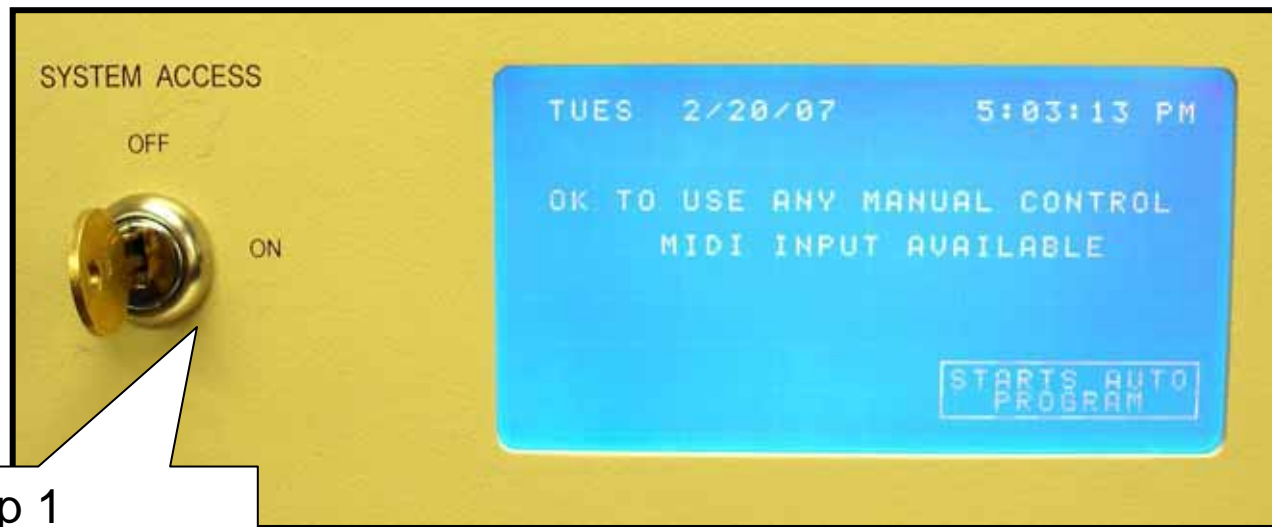

vanBergen **RENAISSANCE Small Screen Controller** - Daylight Savings Time Change Instructions -

Please ensure your unit is the Renaissance without a “Change Ring” button

vanBergen **RENAISSANCE** Small Screen Controller

- Daylight Savings Time Change Instructions -

Step 1

If the screen has a 'Stops Auto Program' prompt, press before turning the SYSTEM ACCESS KEY to the "ON" position

vanBergen **RENAISSANCE** Small Screen Controller