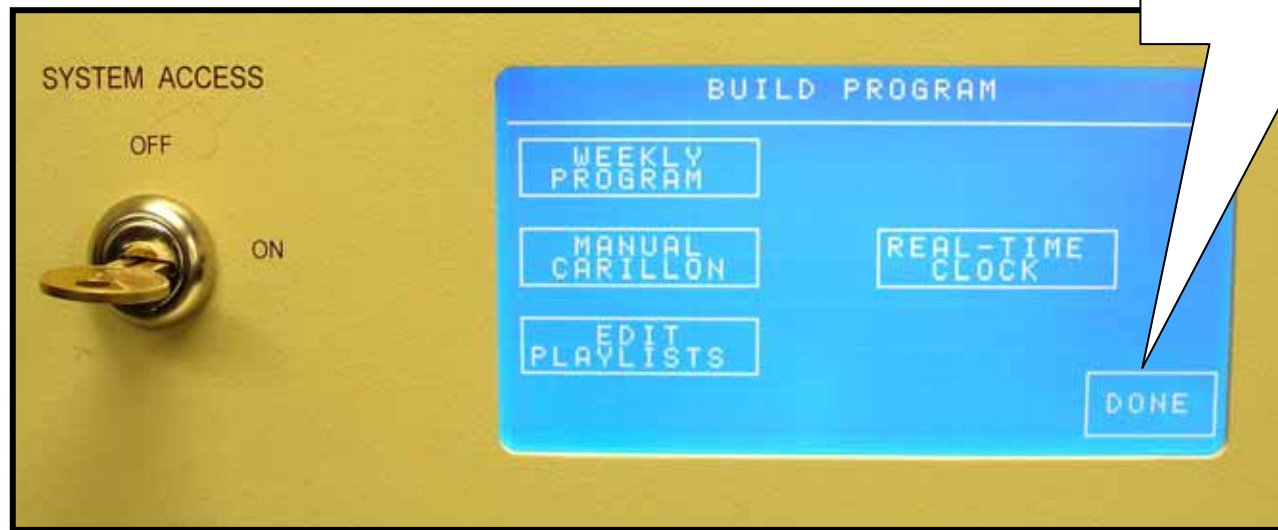

DAYLIGHT SAVINGS DISABLE

Step 7
Press Daylight
Savings

vanBergen **RENAISSANCE Small Screen Controller**
- Daylight Savings Time Change Instructions -

DAYLIGHT SAVINGS DISABLE

Step 8
Press NO

vanBergen **RENAISSANCE Small Screen Controller**
- Daylight Savings Time Change Instructions -

DAYLIGHT SAVINGS DISABLE

Step 9
Press Done

vanBergen **RENAISSANCE Small Screen Controller**
- Daylight Savings Time Change Instructions -

DAYLIGHT SAVINGS DISABLE

Step 10
Press Done

vanBergen **RENAISSANCE** Small Screen Controller - Daylight Savings Time Change Instructions -

DAYLIGHT SAVINGS DISABLE

Step 11
Turn System
Access Key to the
'OFF' position

vanBergen **RENAISSANCE Small Screen Controller**
- Daylight Savings Time Change Instructions -

DAYLIGHT SAVINGS DISABLE

vanBergen **RENAISSANCE Small Screen Controller**
- Daylight Savings Time Change Instructions -