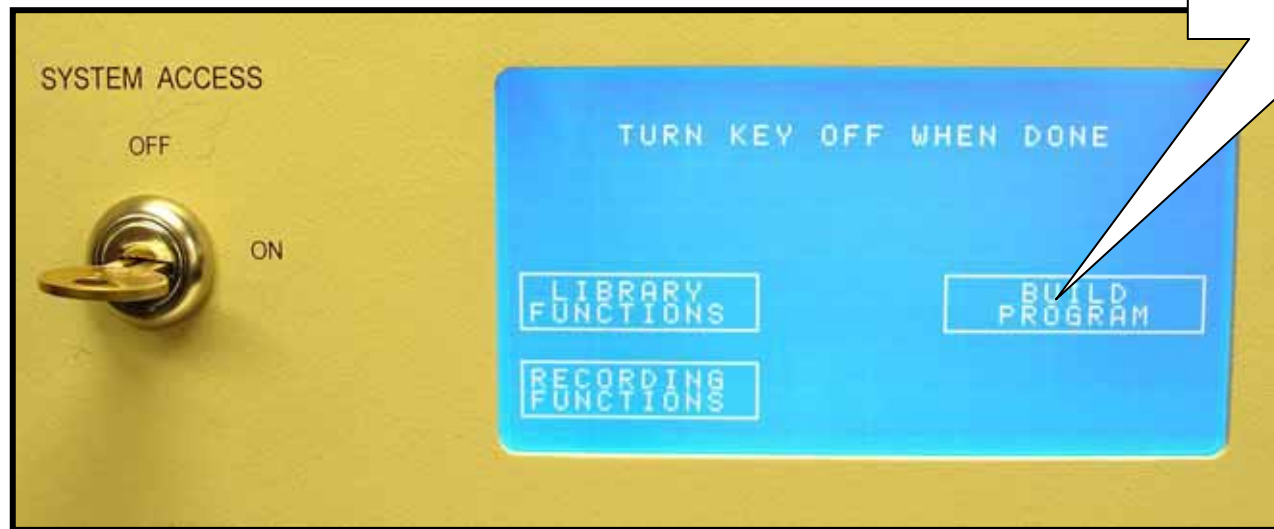

vanBergen **RENAISSANCE Small Screen Controller** - Daylight Savings Time Change Instructions -

Please ensure your unit is the Renaissance without a “Change Ring” button

vanBergen **RENAISSANCE** Small Screen Controller

- Daylight Savings Time Change Instructions -

Step 1

If the screen has a 'Stops Auto Program' prompt, press before turning the SYSTEM ACCESS KEY to the "ON" position

vanBergen **RENAISSANCE** Small Screen Controller

- Daylight Savings Time Change Instructions -

Step 2
Press Build
Program

vanBergen **RENAISSANCE** Small Screen Controller

- Daylight Savings Time Change Instructions -

Step 3
Press Real
Time Clock

vanBergen **RENAISSANCE** Small Screen Controller