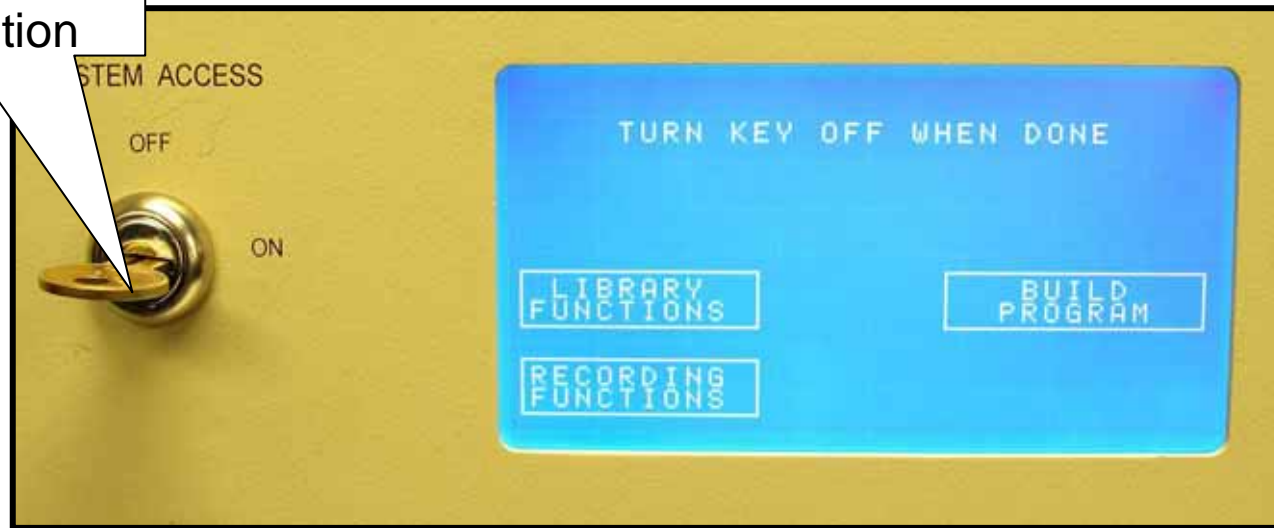

DAYLIGHT SAVINGS DISABLE

Step 7
Press Daylight
Savings

vanBergen **RENAISSANCE Small Screen Controller**
- Daylight Savings Time Change Instructions -

DAYLIGHT SAVINGS DISABLE

Step 8
Press NO

vanBergen **RENAISSANCE Small Screen Controller**
- Daylight Savings Time Change Instructions -

DAYLIGHT SAVINGS DISABLE

Step 9
Press Done

vanBergen **RENAISSANCE Small Screen Controller**
- Daylight Savings Time Change Instructions -

DAYLIGHT SAVINGS DISABLE

Step 10
Press Done

vanBergen **RENAISSANCE** Small Screen Controller - Daylight Savings Time Change Instructions -

DAYLIGHT SAVINGS DISABLE

Step 11
Turn System
Access Key to the
'OFF' position

vanBergen **RENAISSANCE Small Screen Controller**
- Daylight Savings Time Change Instructions -

DAYLIGHT SAVINGS DISABLE

vanBergen **RENAISSANCE Small Screen Controller**
- Daylight Savings Time Change Instructions -